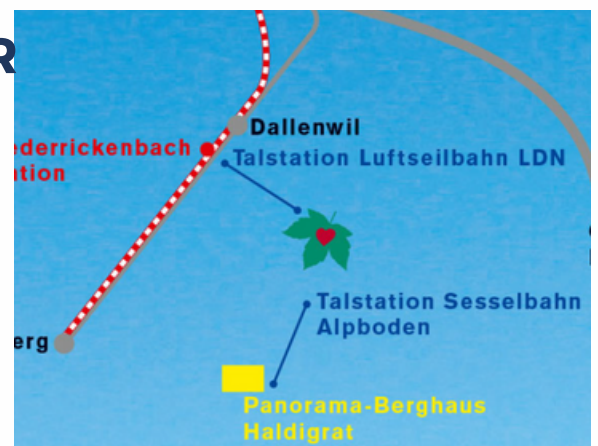

CABLECAR

03

WALK

04

Walk to Haldigrat

Follow the sign and walk about
2km to Haldigrat Station

CABLECAR

05